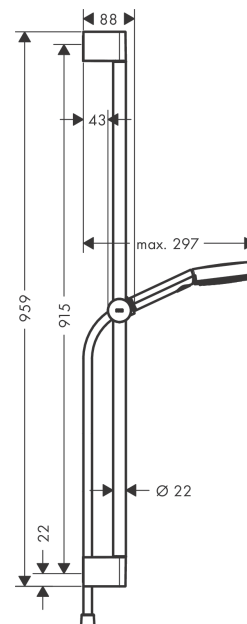

Pulsify Select S

Shower set 105 3jet Relaxation EcoSmart with shower bar 90 cm

Surfaces: **Matt Black** Article Number: **24171670**

Description

product features

- consists of: hand shower, shower bar, shower hose, slider
- shower head size: 105 mm
- spray type: PowderRain, IntenseRain, Massage spray
- convenient diversion via Select button
- maximum flow rate at 3 bar: 8,2 l/min
- minimum flow pressure: 1,2 bar
- wall supports of plastic
- stand pipe length: 959 mm
- shower bar diameter: 22 mm
- profile stand pipe: round
- drilling distance 915 mm
- height-adjustable slider with locking push-button slider

Technology

Design awards

reddot winner 2021

Product image

Scale drawing

Pulsify Select S
Shower set 105 3jet Relaxation EcoSmart with shower bar 90 cm
 Surfaces: **Matt Black** Article Number: **24171670**

Flowchart

The consumption was measured in combination with the appropriate fittings (thermostat/mixer/in-wall valve) to reflect actual application in practice.

Pulsify Select S
Shower set 105 3jet Relaxation EcoSmart with shower bar 90 cm
 Surfaces: **Matt Black** Article Number: **24171670**

Pos.	Description	Article Number	Price	PU
1	cover	95217670	-	1
2	wall support	95218000	-	1
3	mounting set	96179000	-	1
4	support, assy	93517670	-	1
5	shower hose Isiflex'B 1,60 m	28276670	-	1
6	-	24111670	-	1
7	filter	92672000	-	1
8	seal	98058000	-	1
a	tile-matching-disk 7 mm	97450000	-	1