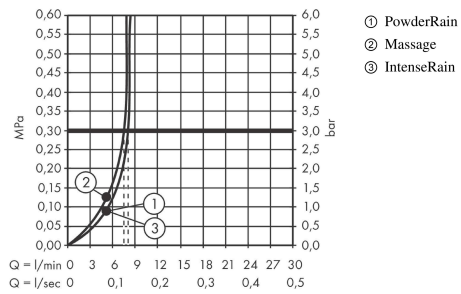

Pulsify Select S

Shower set 105 3jet Relaxation EcoSmart with shower bar 90 cm

Surfaces: **Matt Black** Article Number: **24171670**

Description

product features

- consists of: hand shower, shower bar, shower hose, slider
- shower head size: 105 mm
- spray type: PowderRain, IntenseRain, Massage spray
- convenient diversion via Select button
- maximum flow rate at 3 bar: 8,2 l/min
- minimum flow pressure: 1,2 bar
- wall supports of plastic
- stand pipe length: 959 mm
- shower bar diameter: 22 mm
- profile stand pipe: round
- drilling distance 915 mm
- height-adjustable slider with locking push-button slider

Technology

Design awards

reddot winner 2021

Product image

Scale drawing

Pulsify Select S
Shower set 105 3jet Relaxation EcoSmart with shower bar 90 cm
 Surfaces: **Matt Black** Article Number: **24171670**

Flowchart

The consumption was measured in combination with the appropriate fittings (thermostat/mixer/in-wall valve) to reflect actual application in practice.

Pulsify Select S
Shower set 105 3jet Relaxation EcoSmart with shower bar 90 cm
 Surfaces: **Matt Black** Article Number: **24171670**