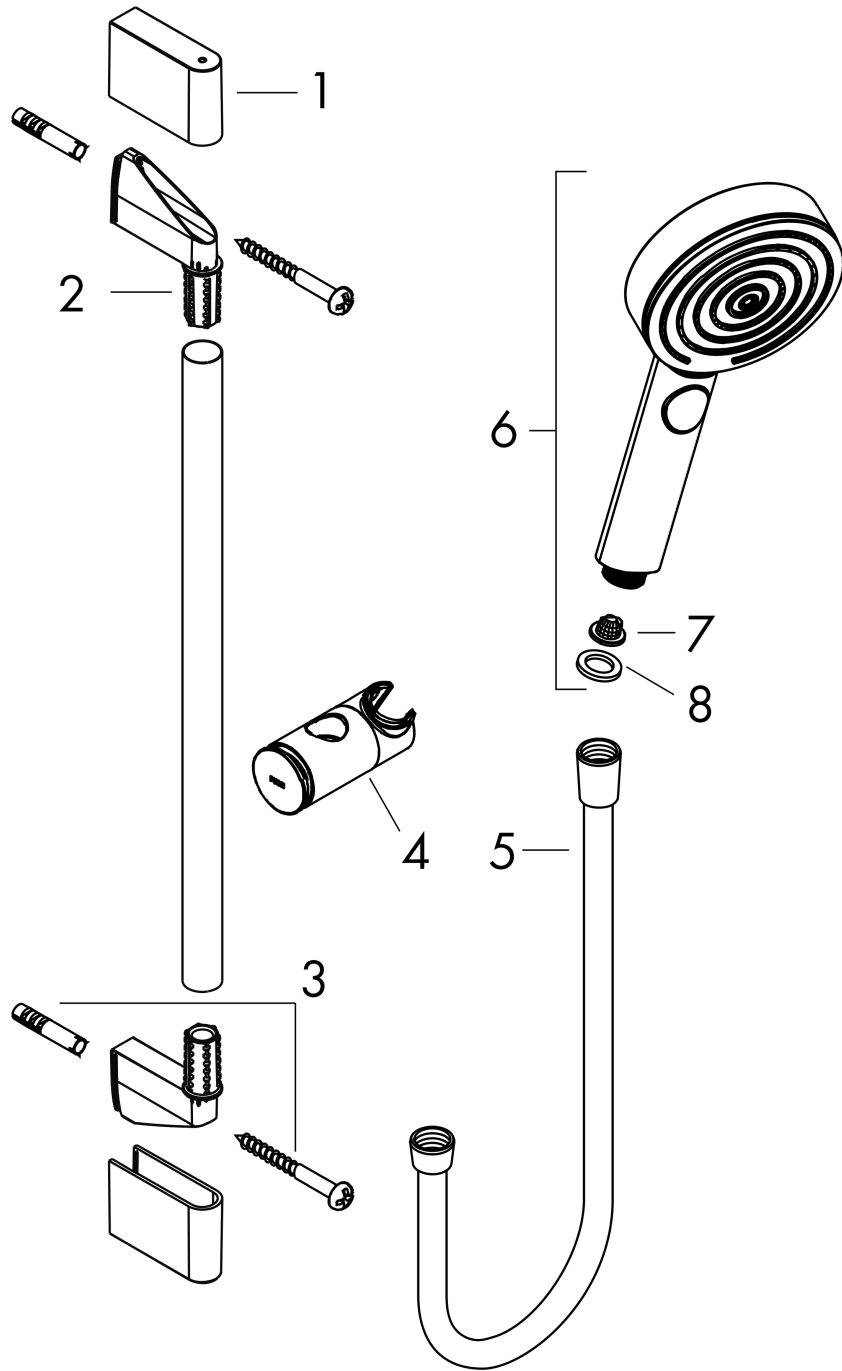

Pulsify Select S

Shower set 105 3jet Relaxation EcoSmart with shower bar 90 cm

Surfaces: **Matt Black** Article Number: **24171670**

Description

product features

- consists of: hand shower, shower bar, shower hose, slider
- shower head size: 105 mm
- spray type: PowderRain, IntenseRain, Massage spray
- convenient diversion via Select button
- maximum flow rate at 3 bar: 8,2 l/min
- minimum flow pressure: 1,2 bar
- wall supports of plastic
- stand pipe length: 959 mm
- shower bar diameter: 22 mm
- profile stand pipe: round
- drilling distance 915 mm
- height-adjustable slider with locking push-button slider

Technology

Design awards

reddot winner 2021

Product image

Scale drawing

Pulsify Select S
Shower set 105 3jet Relaxation EcoSmart with shower bar 90 cm
 Surfaces: **Matt Black** Article Number: **24171670**

Flowchart

The consumption was measured in combination with the appropriate fittings (thermostat/mixer/in-wall valve) to reflect actual application in practice.

Pulsify Select S
Shower set 105 3jet Relaxation EcoSmart with shower bar 90 cm
 Surfaces: **Matt Black** Article Number: **24171670**

Exploded Drawing

Year of production: >06/21

Pulsify Select S
Shower set 105 3jet Relaxation EcoSmart with shower bar 90 cm
 Surfaces: **Matt Black** Article Number: **24171670**

Spare part list

Year of production: >06/21